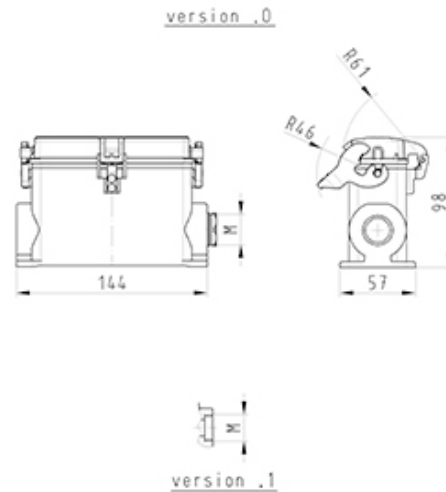

Datasheet

Item No. 76.345.6435.1

Bottom BAS GUT GS 64HM32 50 A1

revos BASIC 500V size 24H closed-bottom base with threaded collar M32, left, with cover, high design, single locking lever

Item No.	76.345.6435.1
EAN	4015573630116
order unit	1 Piece(s)

Approvals

Technical data

General

ArticlePrice	udp_no_price
Nominal voltage	500
Housing material	Aluminium
Colour	Grey
Surface	With powder coating
Degree of protection (IP)	Other
UV resistant	Yes
Inflammability class of insulation material acc. with UL94	Other
Operating temperature range min.	-40 °C
Operating temperature range max.	120 °C

Model

DIN-size	24H
Model	Surface mounting (base)
Locking mechanism	Single locking lever
Cable entry	Sideways
Type of cable	Thread
With cable screw gland	No
Thread size M	32
Hinged lid	Yes
EMC-version	No